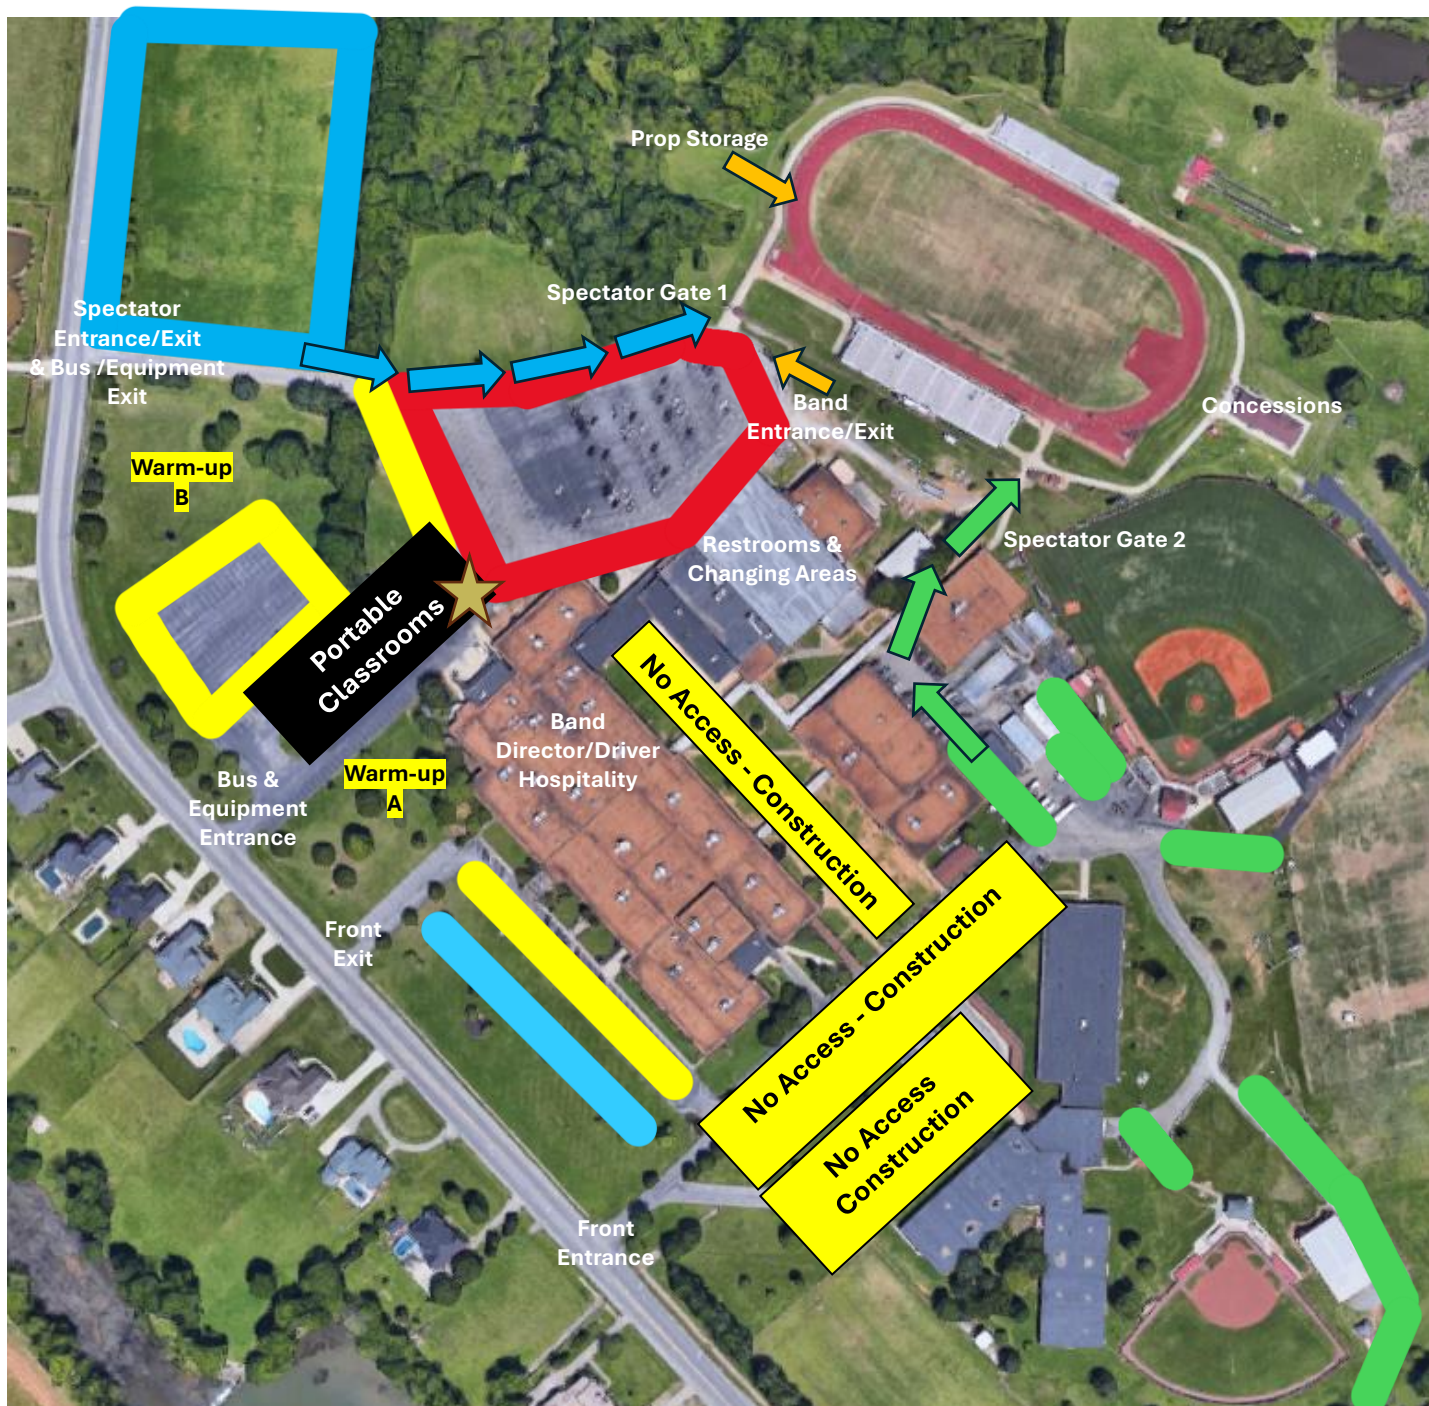

# Stones River Classic 2024

**Spectator/Staff Parking** (Blue and Green Circles) Due to construction staff will need to park in a Spectator lot. Green lots may be reached through the access road by the soccer field (not shown above, would be in bottom right of map).

**Bus Parking** (Yellow Circle) Busses will be parked in these areas and at the Rutherford County Board of Education. Riverdale Band Boosters will provide a shuttle for drivers at the RCBOE.

**Equipment Parking** (Red Circle) Large trailers/pull-behind equipment trailer will park in the football parking lot.

**Director Check-in** (Star Icon)