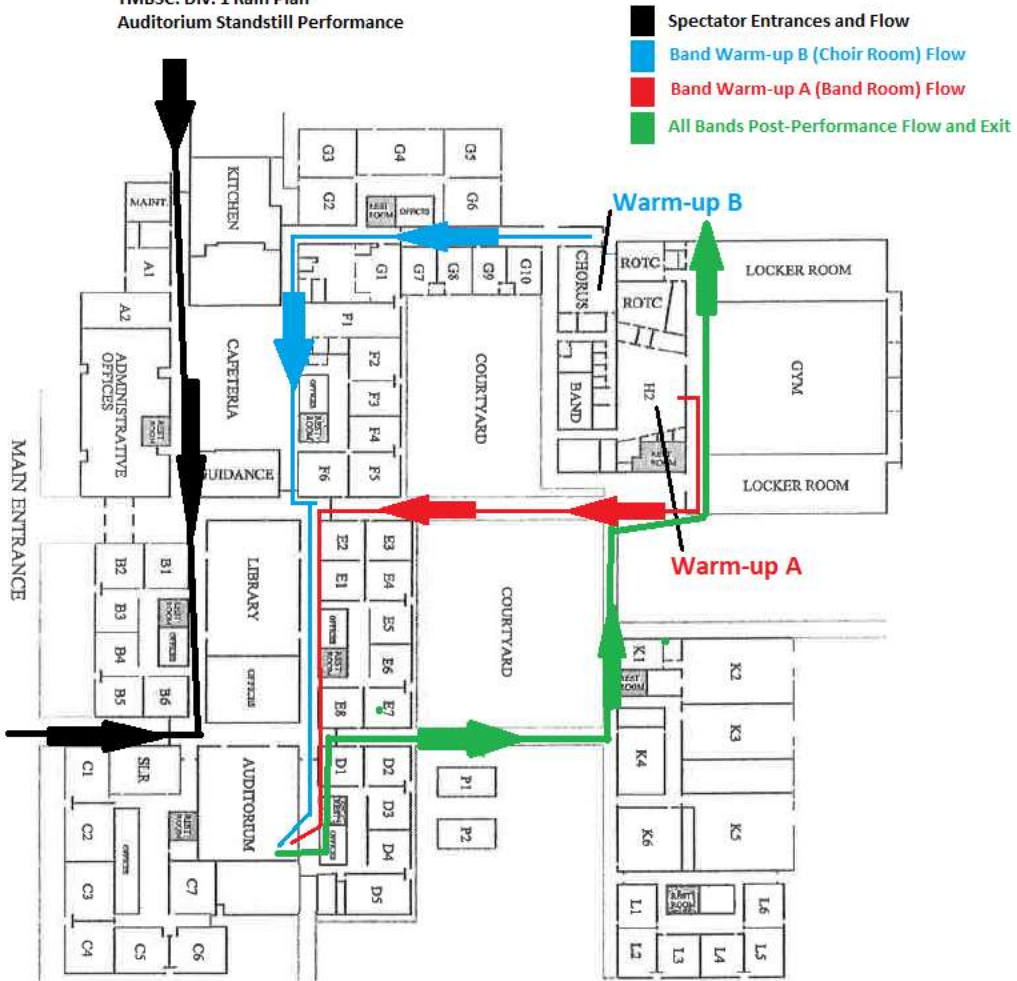

TMBC: Div. 1 Rain Plan
Auditorium Standstill Performance

FOOTBALL FIELD

WARRIOR DRIVE