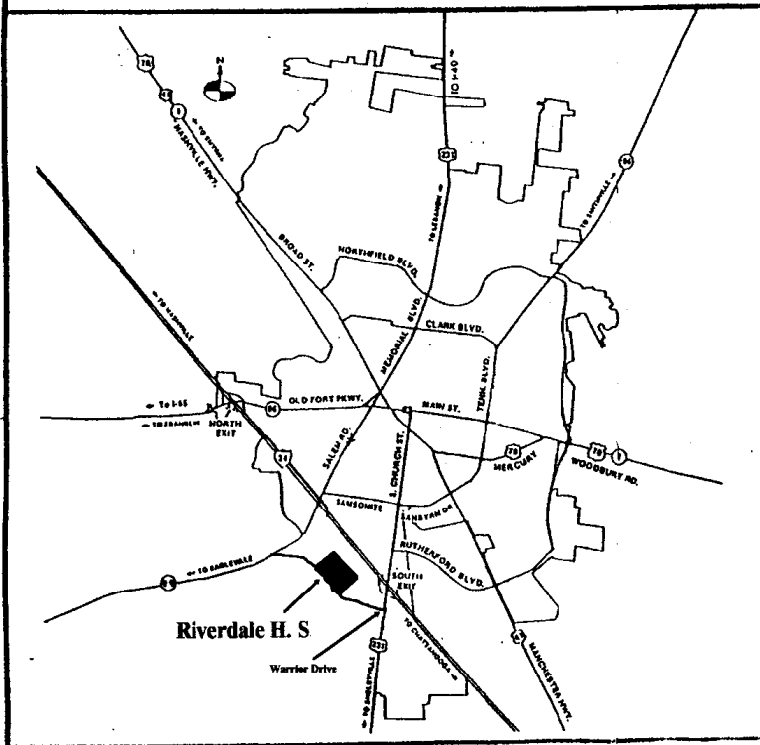

MAPS TO MURFREESBORO AND RIVERDALE

FROM KNOXVILLE:

Take I 40 West to I 840(exit 235)
 I 840 to I 24 East(exit 53) toward Chatta.
 I 24 East to exit 81-A(toward Shelbyville)
 turn right at first signal (Warrior Dr.)
 Riverdale is about 1 mile on the Right

FROM NASHVILLE:

take I 24 East toward Chattanooga
 I 24 East to exit 81-A(toward Shelbyville)
 turn right at first signal (Warrior Dr.)
 Riverdale is about 1 mile on the Right

FROM MEMPHIS:

take I 40 East toward Nashville
 take I 440 toward Knoxville to I 24 East
 I 24 East to exit 81-A(toward Shelbyville)
 turn right at first signal (Warrior Dr.)
 Riverdale is about 1 mile on the Right

FROM HUNTSVILLE:

take I 65 North toward Nashville
 take I 840 East toward Murfreesboro/ Knoxville
 take I 24 East toward Chattanooga
 take Exit 81A onto Hwy 231 toward Shelbyville
 turn right at the first traffic light onto Warrior Dr.
 turn right into Riverdale HS past the building with
 the Riverdale HS sign in front.