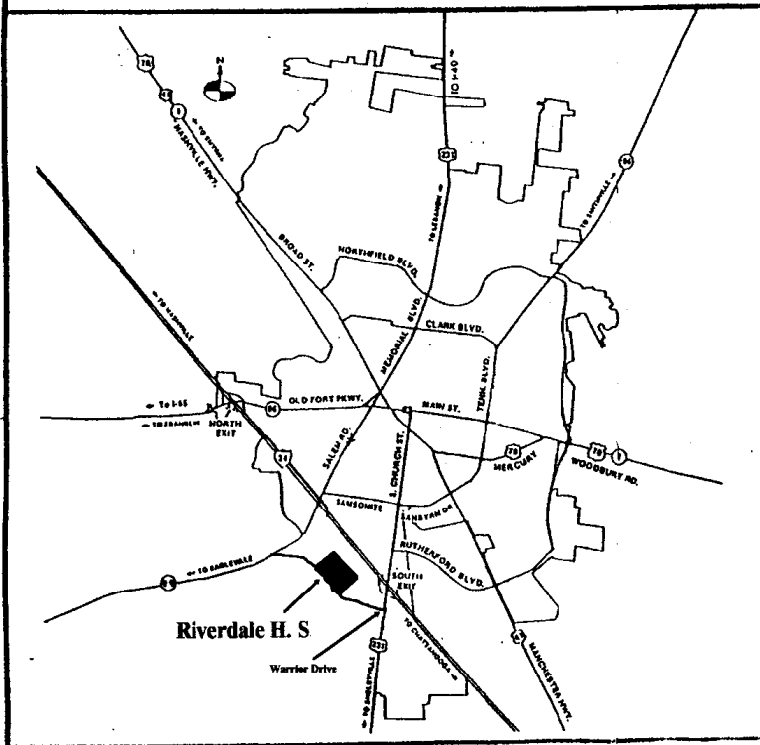

MAPS TO MURFREESBORO AND RIVERDALE

FROM KNOXVILLE:

Take I 40 West to I 840(exit 235)
 I 840 to I 24 East(exit 53) toward Chatta.
 I 24 East to exit 81-A(toward Shelbyville)
 turn right at first signal (Warrior Dr.)
 Riverdale is about 1 mile on the Right

FROM NASHVILLE:

Take I 24 East toward Chattanooga
 I 24 East to exit 81-A (toward Shelbyville)
 turn right at first signal (Warrior Dr.)
 Riverdale is about 1 mile on the Right

FROM MEMPHIS:

Take I 40 East toward Nashville
 Take I 440 toward Knoxville to I 24 East
 I 24 East to exit 81-A(toward Shelbyville)
 Turn right at first signal (Warrior Dr.)
 Riverdale is about 1 mile on the Right

FROM DECATUR, AL:

Take I 65 North toward Nashville
 Take I 840 East toward Knoxville
 Take I 24 East to Exit 81-A (twd Shelbyville)
 Turn right at the first signal (Warrior Dr.)
 Riverdale is about 1 mile on the right